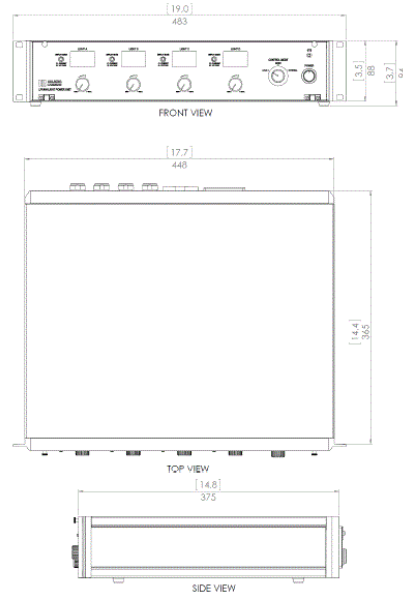

L404 IMAGES

We reserve the right to alter specifications without prior notice